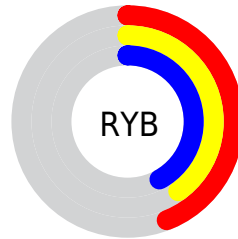

Details

The RGB color **113, 103, 106** is a dark color, and the websafe version is hex **666666**. A complement of this color would be **103, 113, 110**, and the grayscale version is **106, 106, 106**.

A 20% lighter version of the original color is **165, 154, 157**, and **65, 56, 59** is the 20% darker color. If you saturate the color by 10%, you get **113, 92, 98**, and if you desaturate by 10%, it is **113, 114, 114**.

Distribution

Red (44%)

Green (40%)

Blue (42%)

Red (44%)

Yellow (40%)

Blue (42%)

Cyan (0%)