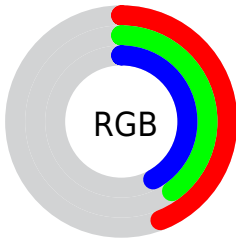

Distribution

Red (44%)

Green (40%)

Blue (42%)