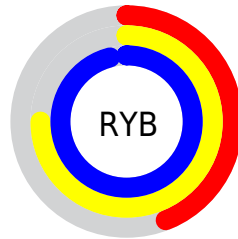

- Red (44%)
- Yellow (75%)
- Blue (96%)