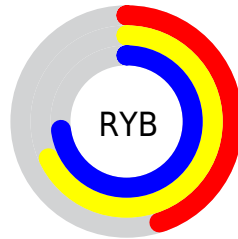

- Red (45%)
- Yellow (68%)
- Blue (73%)