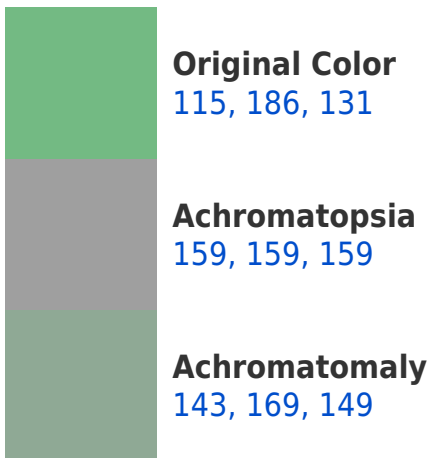

## RGB 115, 186, 131 Background

This preview shows how black text looks on a background with the RGB color 115, 186, 131.

This preview shows how white text looks on a background with the RGB color 115, 186, 131.

## Dichromacy

**Tritanopia**  
128, 178, 192

# Trichromacy

# Monochromacy