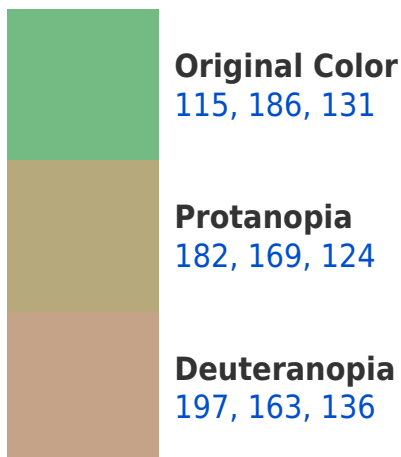

## White Background

This preview shows how the RGB color 115, 186, 131 looks on a white background.

# Black Background

This preview shows how the RGB color 115, 186, 131 looks on a black background.

## RGB 115, 186, 131 Background

This preview shows how black text looks on a background with the RGB color 115, 186, 131.

This preview shows how white text looks on a background with the RGB color 115, 186, 131.

## Dichromacy

**Tritanopia**  
128, 178, 192