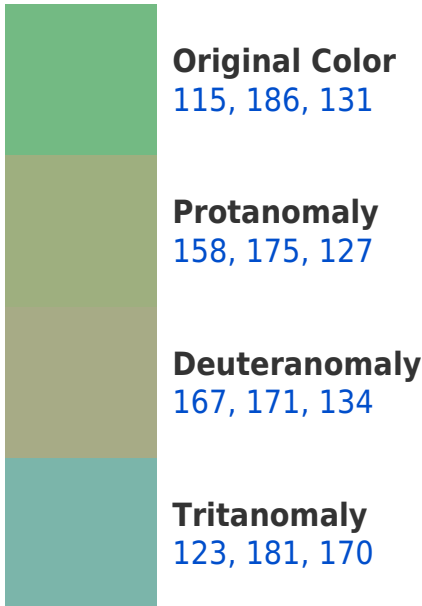

## RGB 115, 186, 131 Background

This preview shows how black text looks on a background with the RGB color 115, 186, 131.

This preview shows how white text looks on a background with the RGB color 115, 186, 131.

# Color Blindness Simulation

Color vision deficiency is a very complex topic, and I could not describe the different causes any better than Wikipedia does, so if you want to learn more, you should check out their [article about color blindness](#).

## Dichromacy

**Tritanopia**  
128, 178, 192

# Trichromacy