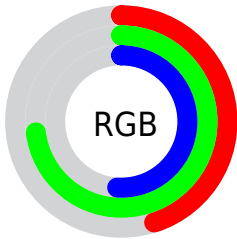

Distribution

- Red (45%)
- Green (73%)
- Blue (51%)