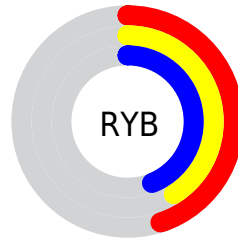

Details

The RGB color **116, 105, 113** is a dark color, and the websafe version is hex **666666**. A complement of this color would be **105, 116, 108**, and the grayscale version is **109, 109, 109**.

A 20% lighter version of the original color is **168, 156, 165**, and **68, 58, 65** is the 20% darker color. If you saturate the color by 10%, you get **116, 93, 110**, and if you desaturate by 10%, it is **116, 117, 116**.

Distribution

Red (45%)

Green (41%)

Blue (44%)

Red (45%)

Yellow (41%)

Blue (44%)

Cyan (0%)