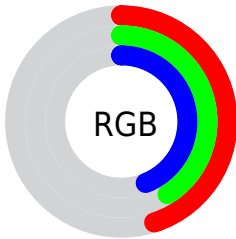

Distribution

Red (45%)

Green (41%)

Blue (44%)