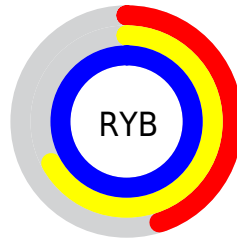

## Conversions Part 2

Format	Color
<a href="#">RYB</a>	<a href="#">116, 170, 253</a>
Decimal	<a href="#">7654909</a>
CIELab	<a href="#">78.73, -13.61, -31.70</a>
CIELCh	<a href="#">79, 34.502, 246.765</a>
Yxy	<a href="#">54.4675, 0.2313, 0.2694</a>
Android (android.graphics.Color)	<a href="#">4285844989 (0xFF74CDFD)</a>
YUV	<a href="#">183.8610, 34.0855, -59.5141</a>
Hunter-Lab	<a href="#">73.8021, -16.0503, -29.4600</a>

# Details

The RGB color **116, 205, 253** is a light color, and the websafe version is hex **66CCFF**. A complement of this color would be **253, 164, 116**, and the grayscale version is **184, 184, 184**.

A 20% lighter version of the original color is **176, 255, 255**, and **50, 151, 196** is the 20% darker color. If you saturate the color by 10%, you get **91, 196, 253**, and if you desaturate by 10%, it is **141, 214, 253**.

# Distribution

Red (45%)

Green (80%)

Blue (99%)

Red (45%)

Yellow (67%)

Blue (99%)

Cyan (54%)