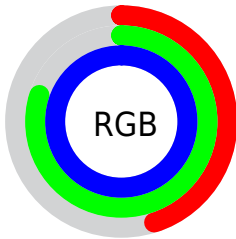

Distribution

Red (45%)

Green (80%)

Blue (99%)