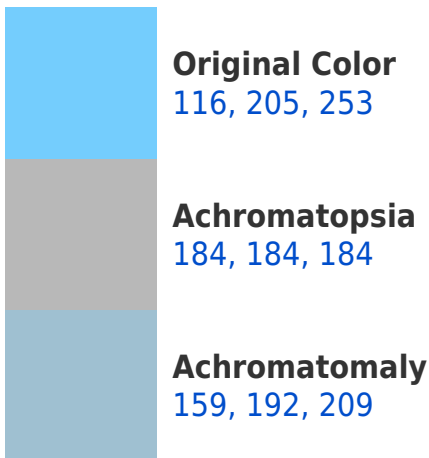

## RGB 116, 205, 253 Background

This preview shows how black text looks on a background with the RGB color 116, 205, 253.

This preview shows how white text looks on a background with the RGB color 116, 205, 253.

## Dichromacy

**Original Color**  
116, 205, 253

**Protanopia**  
181, 192, 243

**Deuteranopia**  
179, 191, 255

**Tritanopia**  
106, 210, 227

# Trichromacy

# Monochromacy