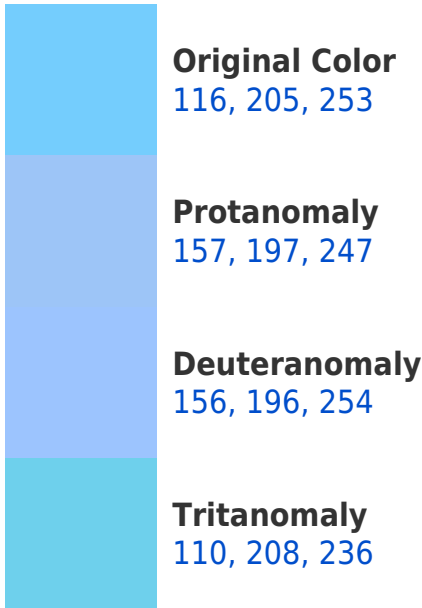

## RGB 116, 205, 253 Background

This preview shows how black text looks on a background with the RGB color 116, 205, 253.

This preview shows how white text looks on a background with the RGB color 116, 205, 253.

## Dichromacy

**Original Color**  
116, 205, 253

**Protanopia**  
181, 192, 243

**Deuteranopia**  
179, 191, 255

**Tritanopia**  
106, 210, 227

# Trichromacy

# Monochromacy