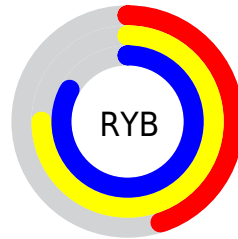

## Conversions Part 2

Format	Color
<a href="#">RYB</a>	<a href="#">116, 192, 211</a>
Decimal	<a href="#">7656331</a>
CIELab	<a href="#">77.38, -43.58, 27.14</a>
CIELCh	<a href="#">77, 51.344, 148.084</a>
Yxy	<a href="#">52.1656, 0.2931, 0.4348</a>
Android (android.graphics.Color)	<a href="#">4285846411</a> ( <a href="#">0xFF74D38B</a> )
YUV	<a href="#">174.3870, -17.4458, -51.2054</a>
Hunter-Lab	<a href="#">72.2258, -39.5077, 23.7622</a>

# Details

The RGB color **116, 211, 139** is a light color, and the websafe version is hex **66CC99**. A complement of this color would be **211, 116, 188**, and the grayscale version is **175, 175, 175**.

A 20% lighter version of the original color is **172, 255, 193**, and **59, 156, 88** is the 20% darker color. If you saturate the color by 10%, you get **95, 211, 123**, and if you desaturate by 10%, it is **137, 211, 155**.

# Distribution

Red (45%)

Green (83%)

Blue (55%)

Red (45%)

Yellow (75%)

Blue (83%)

Cyan (45%)