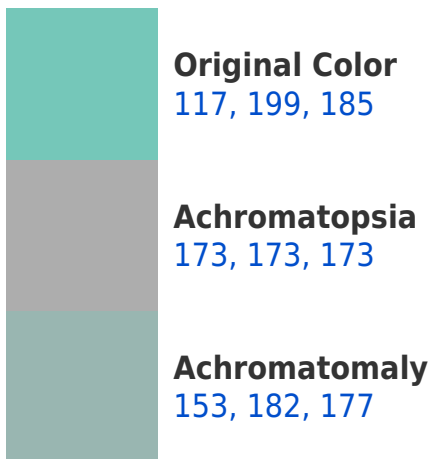

## RGB 117, 199, 185 Background

This preview shows how black text looks on a background with the RGB color 117, 199, 185.

This preview shows how white text looks on a background with the RGB color 117, 199, 185.

## Dichromacy

**Original Color**  
117, 199, 185

**Protanopia**  
188, 183, 176

**Deuteranopia**  
198, 178, 189

**Tritanopia**  
124, 195, 211

# Trichromacy

# Monochromacy