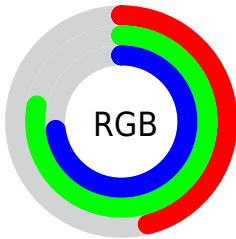

Distribution

- Red (46%)
- Green (78%)
- Blue (73%)