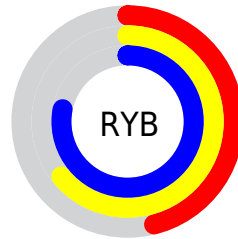

## Conversions Part 2

<b>Format</b>	<b>Color</b>
<b>RYB</b>	117, 162, 199
Decimal	7718841
CIELab	74.91, -28.36, -0.85
CIELCh	75, 28.371, 181.717
Yxy	48.1315, 0.2648, 0.3490
Android (android.graphics.Color)	4285908921 (0xFF75C7B9)
YUV	172.8860, 5.9722, -49.0120
Hunter-Lab	69.3769, -27.4562, 3.0435

# Details

The RGB color **117, 199, 185** is a light color, and the websafe version is hex **66CCCC**. A complement of this color would be **199, 117, 131**, and the grayscale version is **173, 173, 173**.

A 20% lighter version of the original color is **173, 255, 241**, and **62, 145, 132** is the 20% darker color. If you saturate the color by 10%, you get **97, 199, 182**, and if you desaturate by 10%, it is **137, 199, 188**.

# Distribution

- Red (46%)
- Green (78%)
- Blue (73%)

- Red (46%)
- Yellow (64%)
- Blue (78%)

- Cyan (41%)
- Magenta (0%)
- Yellow (7%)
- Black (22%)

- Cyan (54%)
- Magenta (22%)
- Yellow (27%)