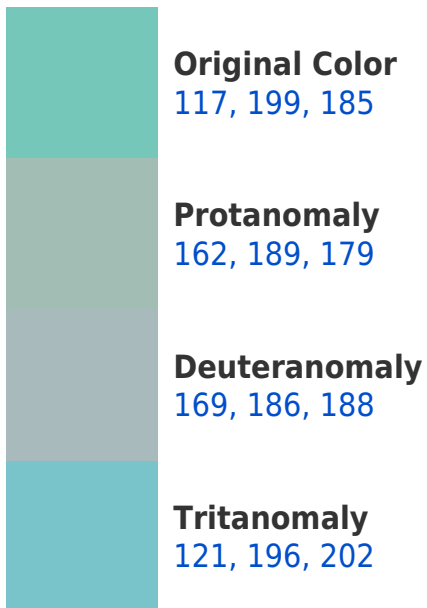

## RGB 117, 199, 185 Background

This preview shows how black text looks on a background with the RGB color 117, 199, 185.

This preview shows how white text looks on a background with the RGB color 117, 199, 185.

## Dichromacy

**Original Color**  
117, 199, 185

**Protanopia**  
188, 183, 176

**Deuteranopia**  
198, 178, 189

**Tritanopia**  
124, 195, 211

# Trichromacy

# Monochromacy