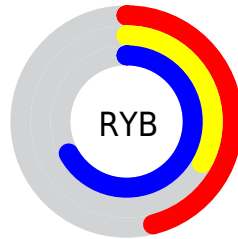

# Details

The RGB color **117, 85, 170** is a dark color, and the websafe version is hex **9966CC**. A complement of this color would be **138, 170, 85**, and the grayscale version is **104, 104, 104**.

A 20% lighter version of the original color is **171, 135, 226**, and **65, 38, 117** is the 20% darker color. If you saturate the color by 10%, you get **106, 68, 170**, and if you desaturate by 10%, it is **128, 102, 170**.

# Distribution

Red (46%)

Green (33%)

Blue (67%)

Red (46%)

Yellow (33%)

Blue (67%)

Cyan (31%)