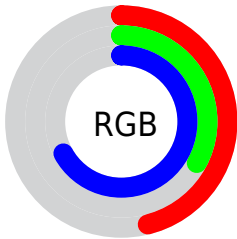

Distribution

Red (46%)

Green (33%)

Blue (67%)