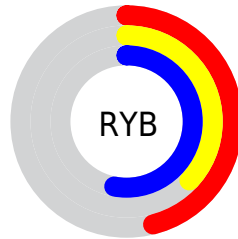

# Details

The RGB color **117, 94, 135** is a dark color, and the websafe version is hex **666699**. A complement of this color would be **112, 135, 94**, and the grayscale version is **105, 105, 105**.

A 20% lighter version of the original color is **170, 145, 188**, and **68, 48, 85** is the 20% darker color. If you saturate the color by 10%, you get **111, 81, 135**, and if you desaturate by 10%, it is **123, 108, 135**.

# Distribution

Red (46%)

Green (37%)

Blue (53%)

Red (46%)

Yellow (37%)

Blue (53%)

Cyan (13%)