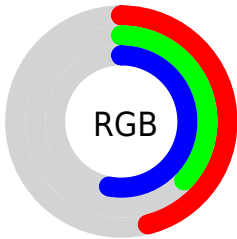

Distribution

Red (46%)

Green (37%)

Blue (53%)