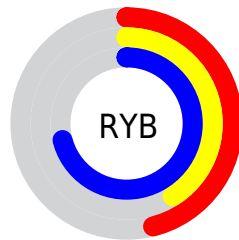

# Details

The RGB color **118, 105, 182** is a dark color, and the websafe version is hex **6666CC**. A complement of this color would be **169, 182, 105**, and the grayscale version is **117, 117, 117**.

A 20% lighter version of the original color is **172, 156, 238**, and **66, 58, 129** is the 20% darker color. If you saturate the color by 10%, you get **103, 87, 182**, and if you desaturate by 10%, it is **133, 123, 182**.

# Distribution

Red (46%)

Green (41%)

Blue (71%)

Red (46%)

Yellow (41%)

Blue (71%)

Cyan (35%)