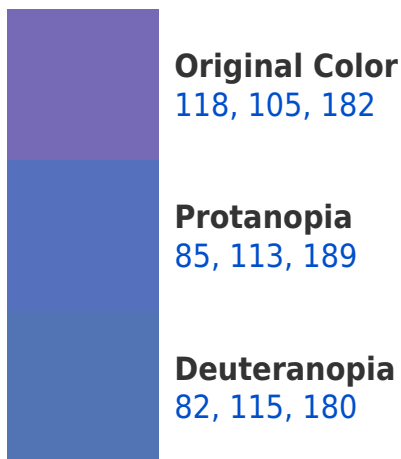

# Black Background

This preview shows how the RGB color 118, 105, 182 looks on a black background.

## RGB 118, 105, 182 Background

This preview shows how black text looks on a background with the RGB color 118, 105, 182.

This preview shows how white text looks on a background with the RGB color 118, 105, 182.

## Dichromacy

**Tritanopia**  
106, 117, 126

# Trichromacy

**Original Color**  
118, 105, 182

**Protanomaly**  
97, 110, 186

**Deuteranomaly**  
95, 111, 181

**Tritanomaly**  
110, 113, 146