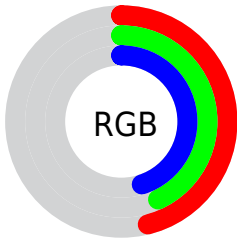

Distribution

Red (46%)

Green (43%)

Blue (45%)