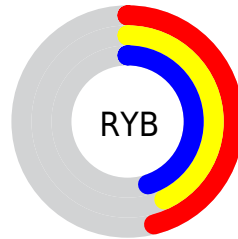

Details

The RGB color **118, 110, 116** is a dark color, and the websafe version is hex **666666**. A complement of this color would be **110, 118, 112**, and the grayscale version is **113, 113, 113**.

A 20% lighter version of the original color is **170, 162, 168**, and **70, 62, 68** is the 20% darker color. If you saturate the color by 10%, you get **118, 98, 113**, and if you desaturate by 10%, it is **118, 122, 119**.

Distribution

Red (46%)

Green (43%)

Blue (45%)

Red (46%)

Yellow (43%)

Blue (45%)

Cyan (0%)