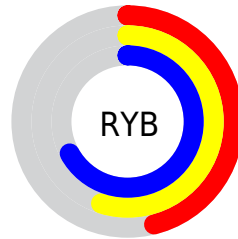

## Conversions Part 2

Format	Color
<a href="#">RYB</a>	<a href="#">118, 141, 172</a>
Decimal	<a href="#">7774124</a>
CIELab	<a href="#">63.03, -10.70, -11.26</a>
CIElCh	<a href="#">63, 15.530, 226.456</a>
Yxy	<a href="#">31.6264, 0.2661, 0.3081</a>
Android (android.graphics.Color)	<a href="#">4285964204</a> ( <a href="#">0xFF769FAC</a> )
YUV	<a href="#">148.2230, 11.7221, -26.5056</a>
Hunter-Lab	<a href="#">56.2373, -11.7139, -6.7002</a>

# Details

The RGB color **118, 159, 172** is a dark color, and the websafe version is hex **669999**. A complement of this color would be **172, 131, 118**, and the grayscale version is **148, 148, 148**.

A 20% lighter version of the original color is **172, 214, 227**, and **67, 108, 120** is the 20% darker color. If you saturate the color by 10%, you get **101, 155, 172**, and if you desaturate by 10%, it is **135, 163, 172**.

# Distribution

Red (46%)

Green (62%)

Blue (67%)

Red (46%)

Yellow (55%)

Blue (67%)

Cyan (31%)