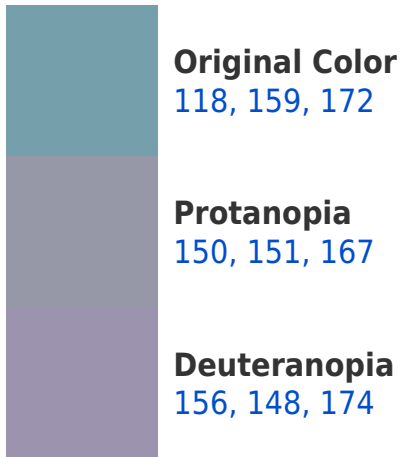

# Black Background

This preview shows how the RGB color 118, 159, 172 looks on a black background.

## RGB 118, 159, 172 Background

This preview shows how black text looks on a background with the RGB color 118, 159, 172.

This preview shows how white text looks on a background with the RGB color 118, 159, 172.

## Dichromacy

**Tritanopia**  
118, 159, 172

# Trichromacy

**Original Color**

118, 159, 172

**Protanomaly**

138, 154, 169

**Deuteranomaly**

142, 152, 173

**Tritanomaly**