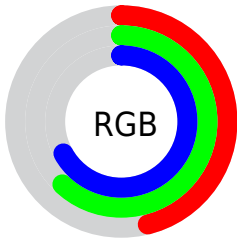

Distribution

Red (46%)

Green (62%)

Blue (67%)