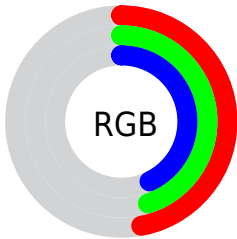

Distribution

Red (47%)

Green (45%)

Blue (43%)