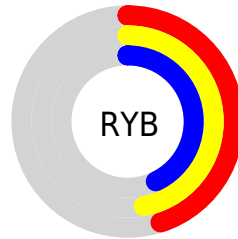

Details

The RGB color **119, 115, 109** is a dark color, and the websafe version is hex **666666**. A complement of this color would be **109, 113, 119**, and the grayscale version is **116, 116, 116**.

A 20% lighter version of the original color is **171, 167, 160**, and **71, 67, 62** is the 20% darker color. If you saturate the color by 10%, you get **119, 110, 97**, and if you desaturate by 10%, it is **119, 120, 121**.

Distribution

Red (47%)

Green (45%)

Blue (43%)

Red (45%)

Yellow (47%)

Blue (43%)

Cyan (0%)