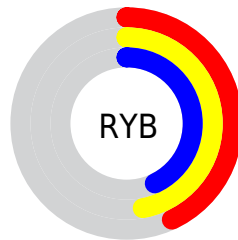

Details

The RGB color **119, 118, 109** is a dark color, and the websafe version is hex **666666**. A complement of this color would be **109, 110, 119**, and the grayscale version is **117, 117, 117**.

A 20% lighter version of the original color is **171, 170, 160**, and **71, 70, 62** is the 20% darker color. If you saturate the color by 10%, you get **119, 117, 97**, and if you desaturate by 10%, it is **119, 119, 121**.

Distribution

Red (47%)

Green (46%)

Blue (43%)

Red (43%)

Yellow (47%)

Blue (43%)

Cyan (0%)