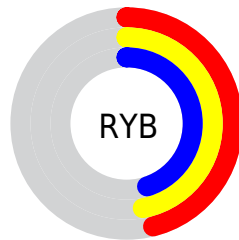

Details

The RGB color **119, 118, 116** is a dark color, and the websafe version is hex **666666**. A complement of this color would be **116, 117, 119**, and the grayscale version is **118, 118, 118**.

A 20% lighter version of the original color is **171, 170, 168**, and **71, 70, 68** is the 20% darker color. If you saturate the color by 10%, you get **119, 114, 104**, and if you desaturate by 10%, it is **119, 122, 128**.

Distribution

Red (47%)

Green (46%)

Blue (45%)

Red (46%)

Yellow (47%)

Blue (45%)

Cyan (0%)