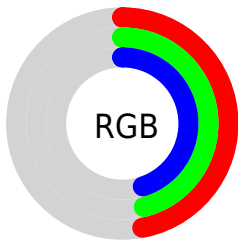

Distribution

Red (47%)

Green (46%)

Blue (45%)