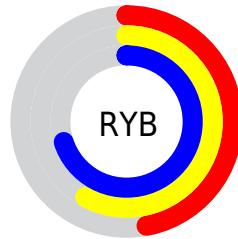

Details

The RGB color **119, 179, 179** is a light color, and the websafe version is hex **669999**. A complement of this color would be **179, 119, 119**, and the grayscale version is **161, 161, 161**.

A 20% lighter version of the original color is **173, 235, 235**, and **66, 126, 126** is the 20% darker color. If you saturate the color by 10%, you get **101, 179, 179**, and if you desaturate by 10%, it is **137, 179, 179**.

Distribution

Red (47%)

Green (70%)

Blue (70%)

Red (47%)

Yellow (58%)

Blue (70%)

Cyan (34%)