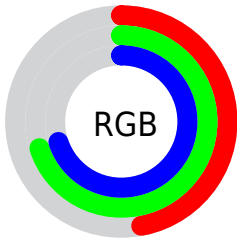

Distribution

Red (47%)

Green (70%)

Blue (70%)