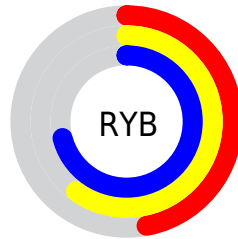

Details

The RGB color **119, 182, 177** is a light color, and the websafe version is hex **99CCCC**. A complement of this color would be **182, 119, 124**, and the grayscale version is **163, 163, 163**.

A 20% lighter version of the original color is **174, 238, 233**, and **66, 129, 125** is the 20% darker color. If you saturate the color by 10%, you get **101, 182, 176**, and if you desaturate by 10%, it is **137, 182, 178**.

Distribution

Red (47%)

Green (71%)

Blue (69%)

Red (47%)

Yellow (60%)

Blue (71%)

Cyan (35%)