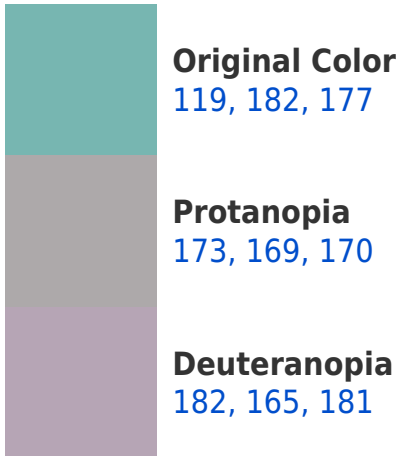

A 20% lighter version of the original color is **174, 238, 233**, and **66, 129, 125** is the 20% darker color. If you saturate the color by 10%, you get **101, 182, 176**, and if you desaturate by 10%, it is **137, 182, 178**.

Large Text (above 18pt) WCAG AAA ✓ Pass

Any Text WCAG AAA ✓ Pass

If you want to check with other color combinations, try the [Color Contrast Checker](#).

RGB 119, 182, 177 Background

This preview shows how black text looks on a background with the RGB color 119, 182, 177.

This preview shows how white text looks on a background with the RGB color 119, 182, 177.

Color Blindness Simulation

Color vision deficiency is a very complex topic, and I could not describe the different causes any better than Wikipedia does, so if you want to learn more, you should check out their [article about color blindness](#).

Dichromacy

Tritanopia
123, 179, 194

Trichromacy

Original Color
119, 182, 177

Protanomaly
153, 174, 173

Deuteranomaly
159, 171, 180

Tritanomaly
122, 180, 188

Monochromacy