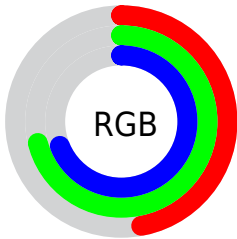

Distribution

Red (47%)

Green (71%)

Blue (69%)