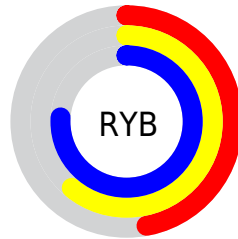

- Red (47%)
- Yellow (61%)
- Blue (76%)