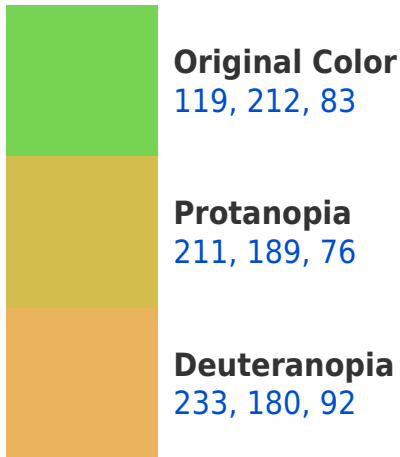

A 20% lighter version of the original color is **177, 255, 137**, and **60, 157, 26** is the 20% darker color. If you saturate the color by 10%, you get **104, 212, 62**, and if you desaturate by 10%, it is **134, 212, 104**.

212, 83, 184

104, 96, 107

123, 0, 171

31, 0, 43

Previews

White Background

This preview shows how the RGB color 119, 212, 83 looks on a white background.

Color Contrast Check

RGB 119, 212, 83 Background

This preview shows how black text looks on a background with the RGB color 119, 212, 83.

This preview shows how white text looks on a background with the RGB color 119, 212, 83.

Dichromacy

Tritanopia
142, 199, 215

Trichromacy

Original Color

119, 212, 83

Protanomaly

178, 197, 79

Deuteranomaly