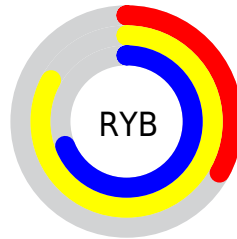

- Red (33%)
- Yellow (83%)
- Blue (69%)