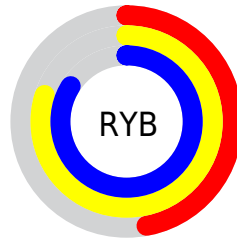

- Red (47%)
- Yellow (80%)
- Blue (84%)