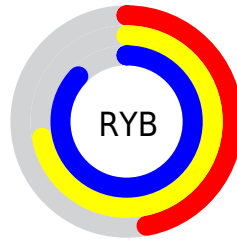

- Red (47%)
- Yellow (72%)
- Blue (87%)