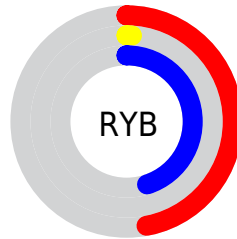

- Red (47%)
- Yellow (1%)
- Blue (45%)