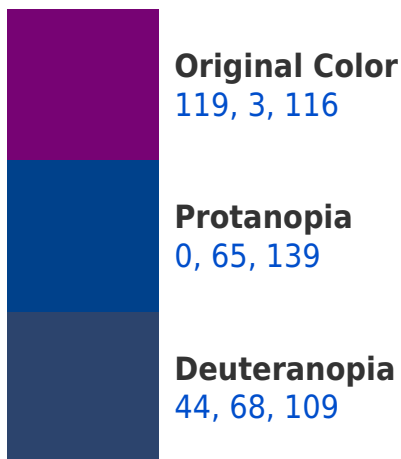

The Inverse Universe completely reimagines the original color for something new.

119, 3, 116

156, 0, 152

3, 119, 63

59, 53, 58

122, 0, 119

250, 0, 243

Previews

RGB 119, 3, 116 Background

This preview shows how black text looks on a background with the RGB color 119, 3, 116.

This preview shows how white text looks on a background with the RGB color 119, 3, 116.

Dichromacy

Tritanopia

112, 46, 49

Trichromacy

Original Color

119, 3, 116

Protanomaly

43, 42, 131

Deuteranomaly

71, 44, 112

Tritanomaly

115, 30, 73

Monochromacy

Original Color

119, 3, 116

Achromatopsia