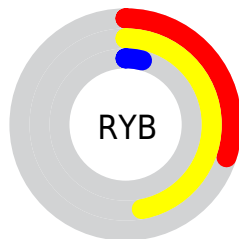

Conversions

Conversions Part 2

Format	Color
RYB	77, 119, 9
Decimal	7818505
CIELab	36.46, 12.34, 42.50
CIELCh	36, 44.257, 73.806
Yxy	9.2494, 0.4896, 0.4392
Android (android.graphics.Color)	4286008585 (0xFF774D09)
YUV	81.8060, -35.8934, 32.6191
Hunter-Lab	30.4129, 7.2947, 18.3641

Details

The RGB color **119, 77, 9** is a dark color, and the websafe version is hex **663300**. A complement of this color would be **9, 51, 119**, and the grayscale version is **82, 82, 82**.

A 20% lighter version of the original color is **175, 126, 60**, and **65, 33, 0** is the 20% darker color. If you saturate the color by 10%, you get **119, 74, 0**, and if you desaturate by 10%, it is **119, 82, 21**.

Distribution

Red (47%)

Green (30%)

Blue (4%)

Red (30%)

Yellow (47%)

Blue (4%)

Cyan (0%)