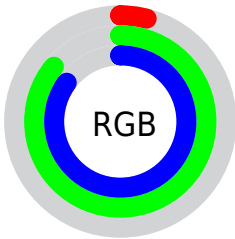

Distribution

- Red (4%)
- Green (86%)
- Blue (85%)