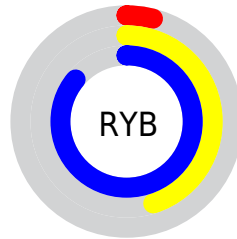

- Red (4%)
- Yellow (45%)
- Blue (86%)