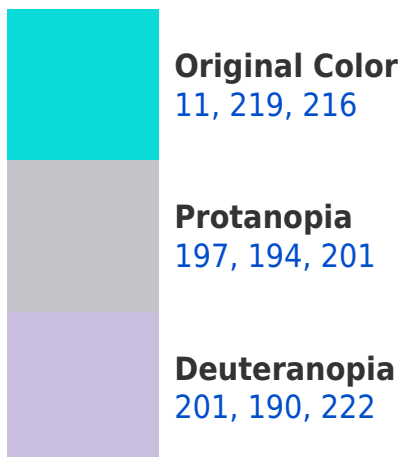

Any Text WCAG AAA × Fail

Black Background

This preview shows how the RGB color 11, 219, 216 looks on a black background.

Color Contrast Check

Large Text (above 18pt) WCAG AA ✓ Pass

Any Text WCAG AA ✓ Pass

Large Text (above 18pt) WCAG AAA ✓ Pass

Any Text WCAG AAA ✓ Pass

If you want to check with other color combinations, try the [Color Contrast Checker](#).

RGB 11, 219, 216 Background

This preview shows how black text looks on a background with the RGB color 11, 219, 216.

This preview shows how white text looks on a background with the RGB color 11, 219, 216.

Color Blindness Simulation

Color vision deficiency is a very complex topic, and I could not describe the different causes any better than Wikipedia does, so if you want to learn more, you should check out their [article about color blindness](#).

Dichromacy

Tritanopia
43, 216, 234

Trichromacy

Original Color

11, 219, 216

Protanomaly

129, 203, 206

Deuteranomaly