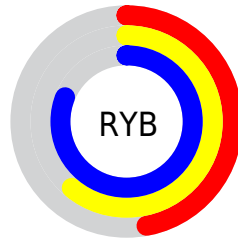

- Red (47%)
- Yellow (61%)
- Blue (81%)