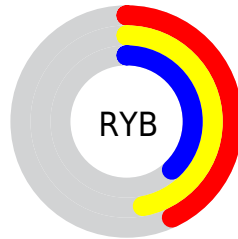

Conversions

Conversions Part 2

Format	Color
R_{YB}	109, 121, 97
Decimal	7958881
CIE Lab	47.93, 0.22, 10.00
CIE LCh	48, 10.006, 88.721
Yxy	16.7383, 0.3438, 0.3608
Android (android.graphics.Color)	4286148961 (0xFF797161)
YUV	113.5680, -8.1680, 6.5179
Hunter-Lab	40.9124, -2.0162, 8.7855

Details

The RGB color **121, 113, 97** is a dark color, and the websafe version is hex **666666**. A complement of this color would be **97, 105, 121**, and the grayscale version is **114, 114, 114**.

A 20% lighter version of the original color is **174, 165, 148**, and **72, 65, 51** is the 20% darker color. If you saturate the color by 10%, you get **121, 109, 85**, and if you desaturate by 10%, it is **121, 117, 109**.

Distribution

Red (47%)

Green (44%)

Blue (38%)

Red (43%)

Yellow (47%)

Blue (38%)

Cyan (0%)