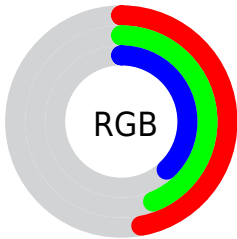

Distribution

Red (47%)

Green (44%)

Blue (38%)