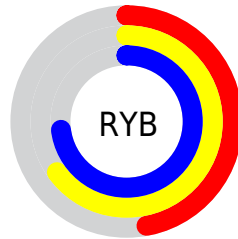

- Red (47%)
- Yellow (65%)
- Blue (73%)