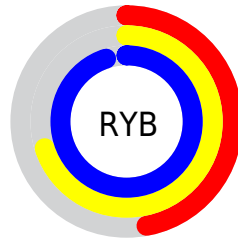

- Red (47%)
- Yellow (70%)
- Blue (95%)