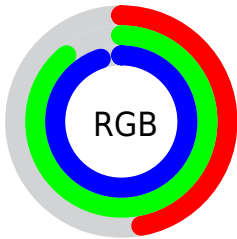

Distribution

- Red (47%)
- Green (89%)
- Blue (95%)