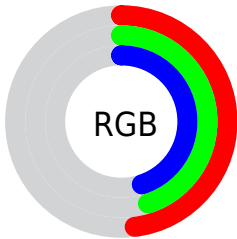

Distribution

Red (48%)

Green (45%)

Blue (45%)