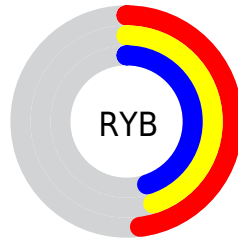

Details

The RGB color **122, 115, 114** is a dark color, and the websafe version is hex **666666**. A complement of this color would be **114, 121, 122**, and the grayscale version is **117, 117, 117**.

A 20% lighter version of the original color is **174, 167, 166**, and **73, 67, 66** is the 20% darker color. If you saturate the color by 10%, you get **122, 104, 102**, and if you desaturate by 10%, it is **122, 126, 126**.

Distribution

Red (48%)

Green (45%)

Blue (45%)

Red (48%)

Yellow (45%)

Blue (45%)

Cyan (0%)