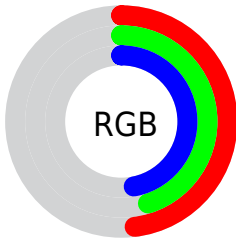

Distribution

Red (48%)

Green (45%)

Blue (47%)