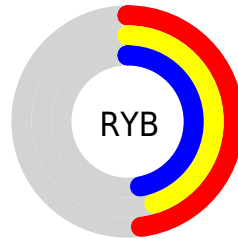

Details

The RGB color **122, 115, 120** is a dark color, and the websafe version is hex **666666**. A complement of this color would be **115, 122, 117**, and the grayscale version is **118, 118, 118**.

A 20% lighter version of the original color is **174, 167, 172**, and **73, 67, 72** is the 20% darker color. If you saturate the color by 10%, you get **122, 103, 117**, and if you desaturate by 10%, it is **122, 127, 123**.

Distribution

Red (48%)

Green (45%)

Blue (47%)

Red (48%)

Yellow (45%)

Blue (47%)

Cyan (0%)