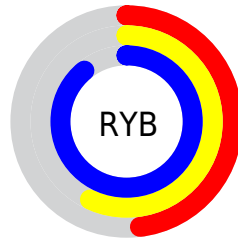

Details

The RGB color **122, 153, 228** is a light color, and the websafe version is hex **6699FF**. A complement of this color would be **228, 197, 122**, and the grayscale version is **152, 152, 152**.

A 20% lighter version of the original color is **179, 207, 255**, and **65, 102, 172** is the 20% darker color. If you saturate the color by 10%, you get **99, 137, 228**, and if you desaturate by 10%, it is **145, 169, 228**.

Distribution

Red (48%)

Green (60%)

Blue (89%)

Red (48%)

Yellow (57%)

Blue (89%)

Cyan (46%)