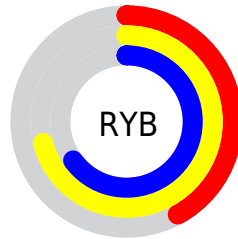

Details

The RGB color **122, 182, 106** is a dark color, and the websafe version is hex **99CC66**. A complement of this color would be **166, 106, 182**, and the grayscale version is **156, 156, 156**.

A 20% lighter version of the original color is **177, 238, 158**, and **70, 129, 57** is the 20% darker color. If you saturate the color by 10%, you get **108, 182, 88**, and if you desaturate by 10%, it is **136, 182, 124**.

Distribution

Red (48%)

Green (71%)

Blue (42%)

Red (42%)

Yellow (71%)

Blue (65%)

Cyan (33%)