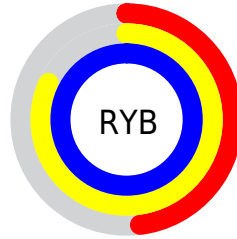

Conversions

Conversions Part 2

Format	Color
RYB	122, 210, 253
Decimal	8060346
CIELab	90.75, -51.15, 21.22
CIElCh	91, 55.379, 157.465
Yxy	77.9333, 0.2756, 0.4130
Android (android.graphics.Color)	4286250426 (0xFF7AFDBA)
YUV	206.1930, -9.9551, -73.8373
Hunter-Lab	88.2798, -49.3180, 22.3348

Details

The RGB color **122, 253, 186** is a light color, and the websafe version is hex **66FFCC**. A complement of this color would be **253, 122, 189**, and the grayscale version is **206, 206, 206**.

A 20% lighter version of the original color is **182, 255, 242**, and **58, 195, 133** is the 20% darker color. If you saturate the color by 10%, you get **97, 253, 173**, and if you desaturate by 10%, it is **147, 253, 199**.

Distribution

- Red (48%)
- Green (99%)
- Blue (73%)

- Red (48%)
- Yellow (82%)
- Blue (99%)

- Cyan (52%)
- Magenta (0%)
- Yellow (26%)
- Black (1%)

- Cyan (52%)
- Magenta (1%)
- Yellow (27%)

Brightness & Saturation Gradients