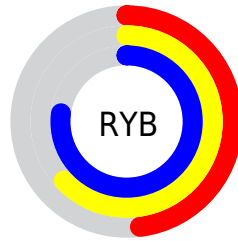

- Red (48%)
- Yellow (63%)
- Blue (77%)