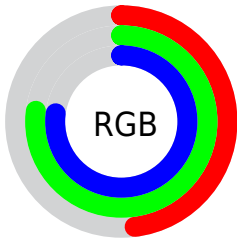

Distribution

- Red (48%)
- Green (77%)
- Blue (77%)