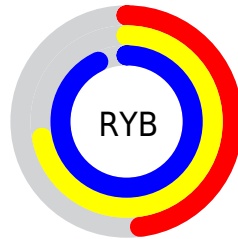

- Red (48%)
- Yellow (72%)
- Blue (93%)