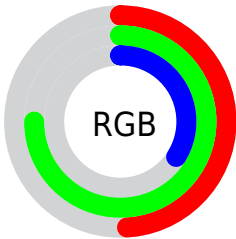

Distribution

Red (49%)

Green (75%)

Blue (34%)