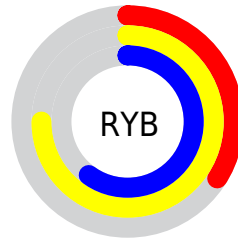

Conversions

Conversions Part 2

Format	Color
RYB	86, 191, 153
Decimal	8175446
CIELab	71.02, -39.95, 45.73
CIELCh	71, 60.725, 131.140
Yxy	42.2186, 0.3317, 0.4893
Android (android.graphics.Color)	4286365526 (0xFF7CBF56)
YUV	158.9970, -35.9875, -30.6924
Hunter-Lab	64.9758, -35.0761, 31.3901

Details

The RGB color **124, 191, 86** is a dark color, and the websafe version is hex **99CC66**. A complement of this color would be **153, 86, 191**, and the grayscale version is **159, 159, 159**.

A 20% lighter version of the original color is **180, 248, 138**, and **70, 137, 34** is the 20% darker color. If you saturate the color by 10%, you get **112, 191, 67**, and if you desaturate by 10%, it is **136, 191, 105**.

Distribution

Red (49%)

Green (75%)

Blue (34%)

Red (34%)

Yellow (75%)

Blue (60%)

Cyan (35%)