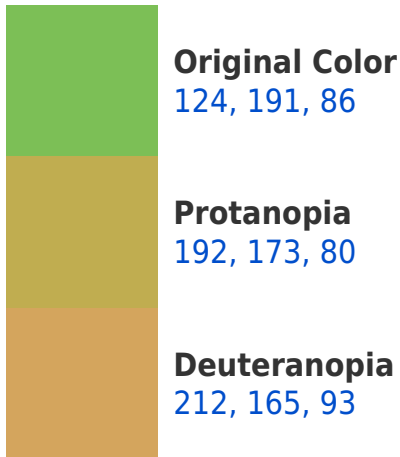

Details

The RGB color **124, 191, 86** is a dark color, and the websafe version is hex **99CC66**. A complement of this color would be **153, 86, 191**, and the grayscale version is **159, 159, 159**.

A 20% lighter version of the original color is **180, 248, 138**, and **70, 137, 34** is the 20% darker color. If you saturate the color by 10%, you get **112, 191, 67**, and if you desaturate by 10%, it is **136, 191, 105**.

191, 86, 177

91, 85, 94

101, 0, 158

20, 0, 31

Previews

White Background

This preview shows how the RGB color 124, 191, 86 looks on a white background.

Color Contrast Check

RGB 124, 191, 86 Background

This preview shows how black text looks on a background with the RGB color 124, 191, 86.

This preview shows how white text looks on a background with the RGB color 124, 191, 86.

Dichromacy

Tritanopia
141, 180, 194

Trichromacy

Original Color

124, 191, 86

Protanomaly

167, 180, 82

Deuteranomaly