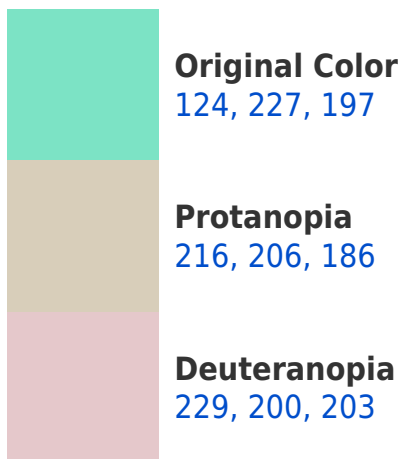

Split-complementary colors differ from the complementary color scheme. The scheme consists of three colors, the original color and two neighbors of the complement color.

255, 183, 184

124, 227, 197

244, 190, 252

227, 145, 124

115, 103, 107

179, 0, 52

51, 0, 15

Previews

White Background

This preview shows how the RGB color 124, 227, 197 looks on a white background.

Color Contrast Check

RGB 124, 227, 197 Background

This preview shows how black text looks on a background with the RGB color 124, 227, 197.

This preview shows how white text looks on a background with the RGB color 124, 227, 197.

Dichromacy

Tritanopia
135, 221, 239

Trichromacy

Original Color

124, 227, 197

Protanomaly

183, 214, 190

Deuteranomaly