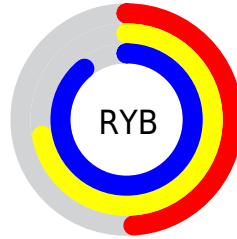

- Red (49%)
- Yellow (72%)
- Blue (89%)