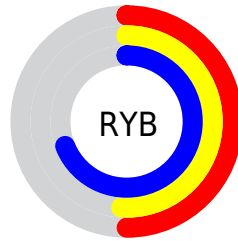

Conversions

Conversions Part 2

Format	Color
R_{YB}	127, 131, 175
Decimal	8356783
CIE _{Lab}	55.93, 8.64, -23.70
CIE _{LCh}	56, 25.223, 290.031
Yxy	23.8398, 0.2666, 0.2583
Android (android.graphics.Color)	4286546863 (0xFF7F83AF)
YUV	134.8200, 19.8087, -6.8581
Hunter-Lab	48.8260, 4.5122, -19.0841

Details

The RGB color `127, 131, 175` is a dark color, and the websafe version is hex `9999CC`. A complement of this color would be `175, 171, 127`, and the grayscale version is `135, 135, 135`.

A 20% lighter version of the original color is `181, 184, 231`, and `76, 82, 122` is the 20% darker color. If you saturate the color by 10%, you get `110, 115, 175`, and if you desaturate by 10%, it is `145, 147, 175`.

Distribution

Red (50%)

Green (51%)

Blue (69%)

Red (50%)

Yellow (51%)

Blue (69%)

Cyan (27%)