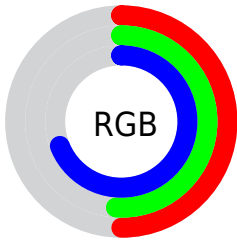

Distribution

Red (50%)

Green (51%)

Blue (69%)