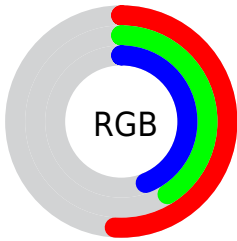

Distribution

- Red (51%)
- Green (41%)
- Blue (44%)