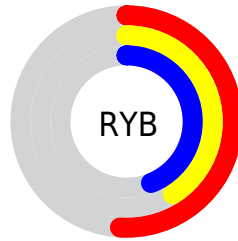

- Red (51%)
- Yellow (41%)
- Blue (44%)