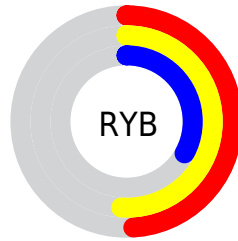

- Red (49%)
- Yellow (51%)
- Blue (33%)