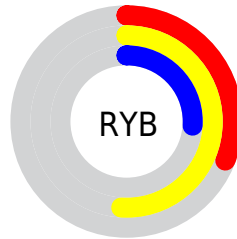

- Red (31%)
- Yellow (51%)
- Blue (26%)