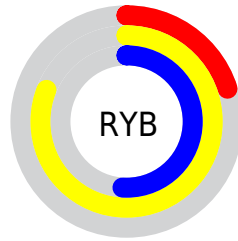

Details

The RGB color **129, 207, 51** is a dark color, and the websafe version is hex **66CC33**. The color can be described as dark muted chartreuse. A complement of this color would be **129, 51, 207**, and the grayscale version is **166, 166, 166**.

A 20% lighter version of the original color is **187, 255, 108**, and **71, 152, 0** is the 20% darker color. If you saturate the color by 10%, you get **119, 207, 30**, and if you desaturate by 10%, it is **139, 207, 72**.

Distribution

Red (51%)

Green (81%)

Blue (20%)

Red (20%)

Yellow (81%)

Blue (51%)

Cyan (38%)