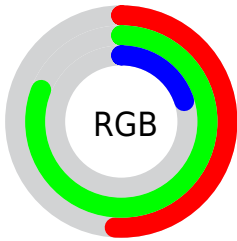

Distribution

Red (51%)

Green (81%)

Blue (20%)