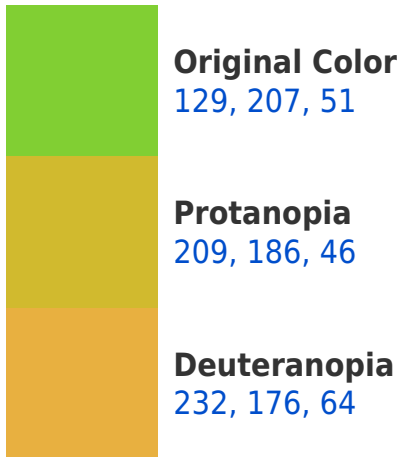

A 20% lighter version of the original color is **187, 255, 108**, and **71, 152, 0** is the 20% darker color. If you saturate the color by 10%, you get **119, 207, 30**, and if you desaturate by 10%, it is **139, 207, 72**.

Any Text WCAG AAA ✓ Pass

If you want to check with other color combinations, try the [Color Contrast Checker](#).

RGB 129, 207, 51 Background

This preview shows how black text looks on a background with the RGB color 129, 207, 51.

This preview shows how white text looks on a background with the RGB color 129, 207, 51.

Color Blindness Simulation

Color vision deficiency is a very complex topic, and I could not describe the different causes any better than Wikipedia does, so if you want to learn more, you should check out their [article about color blindness](#).

Dichromacy

Tritanopia
151, 193, 208

Trichromacy

Original Color

129, 207, 51

Protanomaly

180, 194, 48

Deuteranomaly