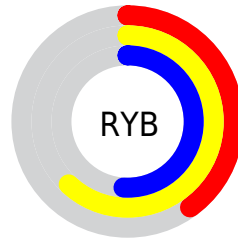

## Conversions Part 2

Format	Color
<a href="#">RYB</a>	<a href="#">103, 158, 131</a>
Decimal	<a href="#">8560231</a>
CIELab	<a href="#">61.81, -19.87, 25.62</a>
CIELCh	<a href="#">62, 32.427, 127.798</a>
Yxy	<a href="#">30.1788, 0.3342, 0.4223</a>
Android (android.graphics.Color)	<a href="#">4286750311</a> ( <a href="#">0xFF829E67</a> )
YUV	<a href="#">143.3580, -19.8965, -11.7150</a>
Hunter-Lab	<a href="#">54.9353, -18.5408, 19.6771</a>

# Details

The RGB color **130, 158, 103** is a dark color, and the websafe version is hex **669966**. A complement of this color would be **131, 103, 158**, and the grayscale version is **144, 144, 144**.

A 20% lighter version of the original color is **184, 213, 155**, and **80, 107, 55** is the 20% darker color. If you saturate the color by 10%, you get **122, 158, 87**, and if you desaturate by 10%, it is **138, 158, 119**.

# Distribution

Red (51%)

Green (62%)

Blue (40%)

Red (40%)

Yellow (62%)

Blue (51%)

Cyan (18%)