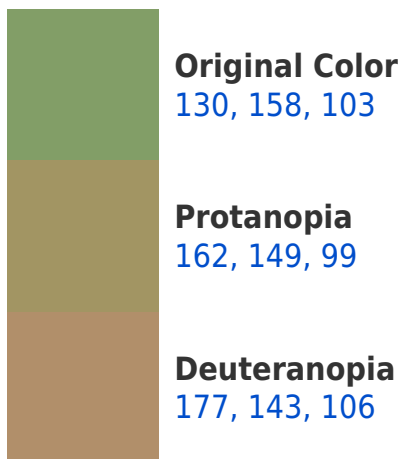

# Black Background

This preview shows how the RGB color 130, 158, 103 looks on a black background.

## RGB 130, 158, 103 Background

This preview shows how black text looks on a background with the RGB color 130, 158, 103.

This preview shows how white text looks on a background with the RGB color 130, 158, 103.

## Dichromacy

**Tritanopia**  
139, 151, 163

# Trichromacy

**Original Color**

130, 158, 103

**Protanomaly**

150, 152, 100

**Deuteranomaly**

160, 148, 105

**Tritanomaly**