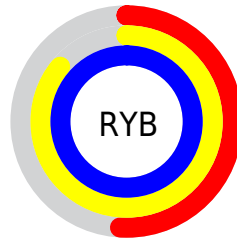

- Red (51%)
- Yellow (86%)
- Blue (99%)