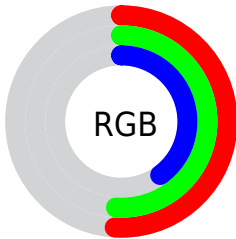

Distribution

Red (51%)

Green (51%)

Blue (40%)