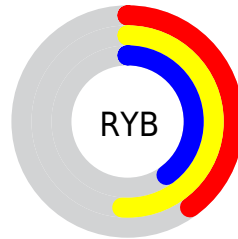

Details

The RGB color **131, 131, 101** is a dark color, and the websafe version is hex **999966**. A complement of this color would be **101, 101, 131**, and the grayscale version is **128, 128, 128**.

A 20% lighter version of the original color is **184, 184, 152**, and **81, 82, 54** is the 20% darker color. If you saturate the color by 10%, you get **131, 131, 88**, and if you desaturate by 10%, it is **131, 131, 114**.

Distribution

Red (51%)

Green (51%)

Blue (40%)

Red (40%)

Yellow (51%)

Blue (40%)

Cyan (0%)