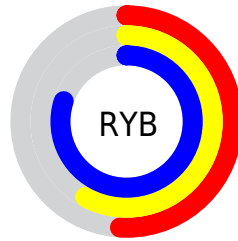

- Red (51%)
- Yellow (58%)
- Blue (80%)