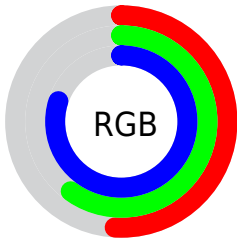

Distribution

- Red (51%)
- Green (60%)
- Blue (80%)