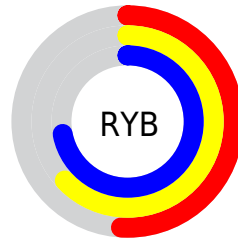

Details

The RGB color **131, 184, 174** is a light color, and the websafe version is hex **99CCCC**. A complement of this color would be **184, 131, 141**, and the grayscale version is **167, 167, 167**.

A 20% lighter version of the original color is **185, 240, 229**, and **79, 131, 122** is the 20% darker color. If you saturate the color by 10%, you get **113, 184, 171**, and if you desaturate by 10%, it is **149, 184, 177**.

Distribution

Red (51%)

Green (72%)

Blue (68%)

Red (51%)

Yellow (63%)

Blue (72%)

Cyan (29%)