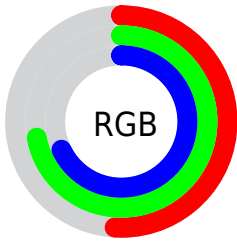

Distribution

Red (51%)

Green (72%)

Blue (68%)