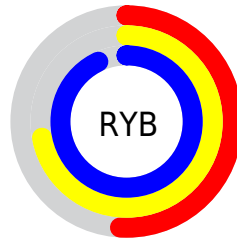

- Red (51%)
- Yellow (72%)
- Blue (93%)