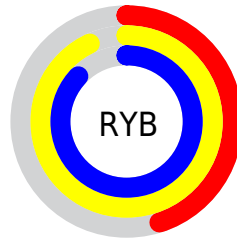

- Red (45%)
- Yellow (93%)
- Blue (87%)