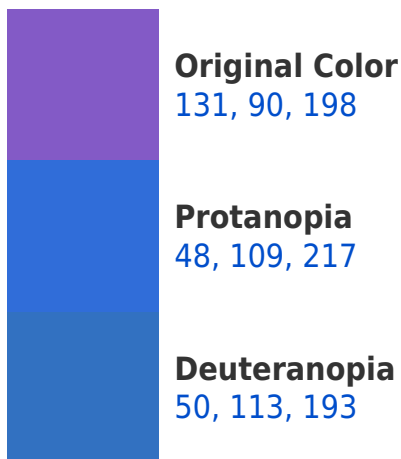

# Black Background

This preview shows how the RGB color 131, 90, 198 looks on a black background.

## RGB 131, 90, 198 Background

This preview shows how black text looks on a background with the RGB color 131, 90, 198.

This preview shows how white text looks on a background with the RGB color 131, 90, 198.

## Dichromacy

**Tritanopia**  
115, 110, 119

# Trichromacy

**Original Color**

131, 90, 198

**Protanomaly**

78, 102, 210

**Deuteranomaly**

79, 105, 195

**Tritanomaly**