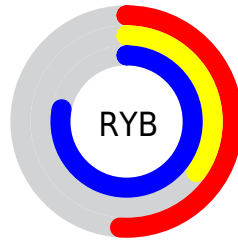

- Red (51%)
- Yellow (35%)
- Blue (78%)